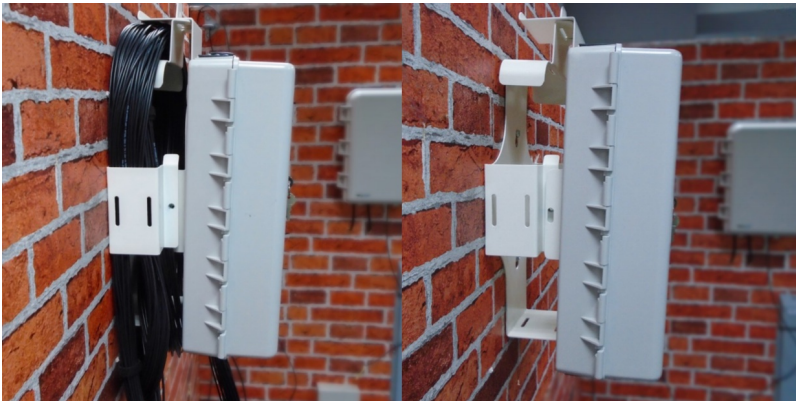

SPECIFICATIONS

Model No	FCLW-NCD-507200/1	FCLW-NCD-507201/1
Size	Medium	Large
Connection Type	SC or LC	
Dimensions	368 x 275 x 114mm	500 x 376 x 182mm
Maximum Splice Capacity	64	96
Maximum Patch Capacity	48 (LC)	192 (LC)
Cable Dimensions	5-14mm Input 3-5mm Drop