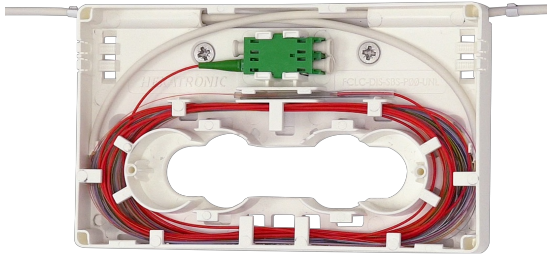

Customer Point of Entry Box

Fibre Wall Subscriber Box, Indoor, Simplex, Unloaded

Features

- Compact / Discreet
- Multi-Function (Splice/Patch)
- Up to 2 LC Terminations or 1 SC
- Indoor Installation
- Impact-resistant enclosure
- Clip on Unbranded Lid
- Up to 2 customer Drops
- 4 x Entry Ports
- Midspan Through Channel
- Through Wall Access Port
- Dual Gang Box Compatible
- 146 x 86 x 20 mm

Application

The SBS Wallbox is developed to be a discreet product that can be deployed either at the end of drop cables or midspan along multicore fibre routes.

With the ability to accommodate Splice only or Splice and patch it simple to install future proof infrastructure.

Weight: 200g

Technical Information

Product Color	White
Temperature, Operation [°C]	-20 +40
Marking	Unbranded

Technical Details

Customer Point of Entry Box MDU Discreet Hexatronic FTTH Fiber Optic Wall Box

*Customer Point of Entry Box MDU Discreet Hexatronic FTTH Fiber Optic Wall
Box White*

Articles 9

Article name

Simplex, Unloaded Subscriber MDU Corridor Box - Low Profile Splice, Patch Store
FCLC-DIS-SBS-P00-UNL