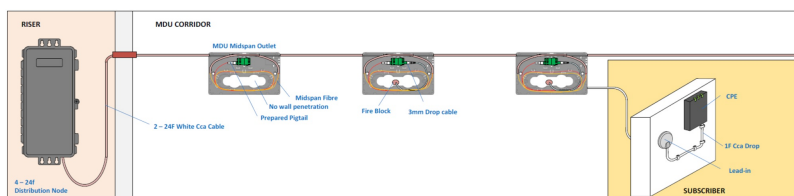

Application

The SBS Wallbox is developed to be a discreet product that can be deployed either at the end of drop cables or midspan along multicore fibre routes.

With the ability to accommodate Splice only or Splice and patch it simple to install future proof infrastructure.

Provides a location outside each dwelling to loop corridor cable, drop off one fibre and splice to a pigtail ready for customer connection.

Product Information

Material: ABS

Minimum Bend Radius: 15mm

Cable Compatibility: Up to 5mm

Weight: 200g

Technical Information

Product Color	White
Temperature, Operation [°C]	-20 +40
Marking	Unbranded

Technical Details

Customer Point of Entry Box MDU Discreet Hexatronic FTTH Fiber Optic Wall Box

*Customer Point of Entry Box MDU Discreet Hexatronic FTTH Fiber Optic Wall
Box White*

Articles 9

Article name

Simplex, Unloaded Subscriber MDU Corridor Box - Low Profile Splice, Patch Store
FCLC-DIS-SBS-P00-UNL