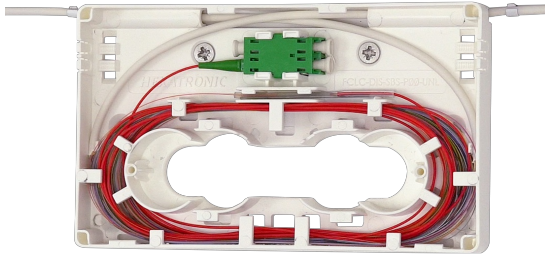

Customer Point of Entry Box

Fibre Wall Subscriber Box, Indoor, Simplex, Unloaded

Features

- Compact / Discreet
- Multi-Function (Splice/Patch)
- Up to 2 LC Terminations or 1 SC
- Indoor Installation
- Impact-resistant enclosure
- Clip on Unbranded Lid
- Up to 2 customer Drops
- 4 x Entry Ports
- Midspan Through Channel
- Through Wall Access Port
- Dual Gang Box Compatible
- 146 x 86 x 20 mm

Application

The SBS Wallbox is developed to be a discreet product that can be deployed either at the end of drop cables or midspan along multicore fibre routes.

With the ability to accommodate Splice only or Splice and patch it simple to install future proof infrastructure.

Weight: 200g

Technical Information

Product Color	White
Temperature, Operation [°C]	-20 +40
Marking	Unbranded

Technical Details

Customer Point of Entry Box MDU Discreet Hexatronic FTTH Fiber Optic Wall Box

*Customer Point of Entry Box MDU Discreet Hexatronic FTTH Fiber Optic Wall
Box White*

Articles 9

Article name

Simplex, Unloaded Subscriber MDU Corridor Box - Low Profile Splice, Patch Store FCLC-DIS-SBS-P00-UNL	
01 SC/UPC, Unloaded Subscriber MDU Corridor Box - Low Profile Splice, Patch Store FCLC-DIS-SBS-P01-USC-UNL	
01 SC/APC, Unloaded Subscriber MDU Corridor Box - Low Profile Splice, Patch Store FCLC-DIS-SBS-P01-ASC-UNL	
02 LC/UPC, Unloaded Subscriber MDU Corridor Box - Low Profile Splice, Patch Store FCLC-DIS-SBS-P02-ULC-UNL	
02 LC/APC, Unloaded Subscriber MDU Corridor Box - Low Profile Splice, Patch Store FCLC-DIS-SBS-P02-ALC-UNL	
01 SC/UPC, incl Pigtail Subscriber MDU Corridor Box - Low Profile Splice, Patch Store FCLC-DIS-SBS-P01-USC-LDD	
01 SC/APC, incl Pigtail Subscriber MDU Corridor Box - Low Profile Splice, Patch Store FCLC-DIS-SBS-P01-ASC-LDD	
01 LC/UPC, incl 1x Pigtail Subscriber MDU Corridor Box - Low Profile Splice, Patch Store FCLC-DIS-SBS-P02-ULC-LDD	
02 LC/APC, incl 1x Pigtail Subscriber MDU Corridor Box - Low Profile Splice, Patch Store FCLC-DIS-SBS-P02-ALC-LDD	