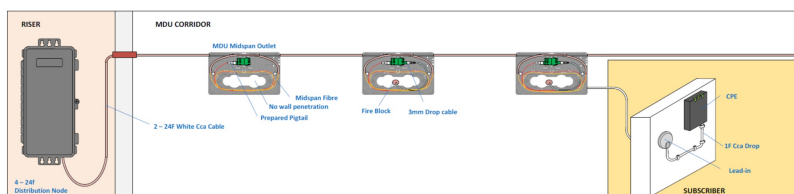

Application

The SBS Wallbox is developed to be a discreet product that can be deployed either at the end of drop cables or midspan along multicore fibre routes.

With the ability to accommodate Splice only or Splice and patch it simple to install future proof infrastructure.

Provides a location outside each dwelling to loop corridor cable, drop off one fibre and splice to a pigtail ready for customer connection.

Product Information

Material: ABS

Minimum Bend Radius: 15mm

Cable Compatibility: Up to 5mm

Weight: 200g

Technical Information

Product Color	White
Temperature, Operation [°C]	-20 +40
Marking	Unbranded

Technical Details

Customer Point of Entry Box MDU Discreet Hexatronic FTTH Fiber Optic Wall Box

*Customer Point of Entry Box MDU Discreet Hexatronic FTTH Fiber Optic Wall
Box White*

Articles 9

Article name

Simplex, Unloaded Subscriber MDU Corridor Box - Low Profile Splice, Patch Store FCLC-DIS-SBS-P00-UNL	
01 SC/UPC, Unloaded Subscriber MDU Corridor Box - Low Profile Splice, Patch Store FCLC-DIS-SBS-P01-USC-UNL	
01 SC/APC, Unloaded Subscriber MDU Corridor Box - Low Profile Splice, Patch Store FCLC-DIS-SBS-P01-ASC-UNL	
02 LC/UPC, Unloaded Subscriber MDU Corridor Box - Low Profile Splice, Patch Store FCLC-DIS-SBS-P02-ULC-UNL	
02 LC/APC, Unloaded Subscriber MDU Corridor Box - Low Profile Splice, Patch Store FCLC-DIS-SBS-P02-ALC-UNL	
01 SC/UPC, incl Pigtail Subscriber MDU Corridor Box - Low Profile Splice, Patch Store FCLC-DIS-SBS-P01-USC-LDD	
01 SC/APC, incl Pigtail Subscriber MDU Corridor Box - Low Profile Splice, Patch Store FCLC-DIS-SBS-P01-ASC-LDD	
01 LC/UPC, incl 1x Pigtail Subscriber MDU Corridor Box - Low Profile Splice, Patch Store FCLC-DIS-SBS-P02-ULC-LDD	
02 LC/APC, incl 1x Pigtail Subscriber MDU Corridor Box - Low Profile Splice, Patch Store FCLC-DIS-SBS-P02-ALC-LDD	