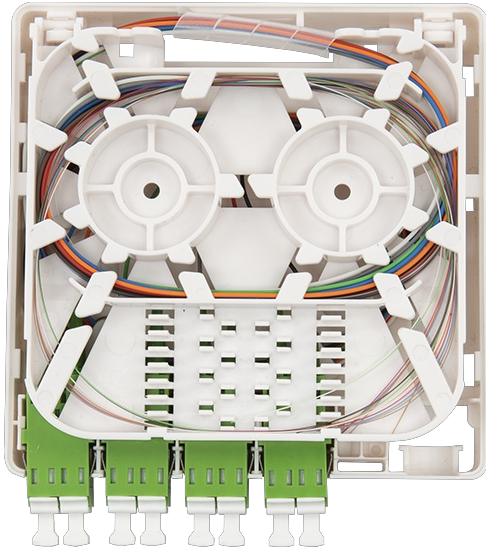

Subscriber Wallbox

Discreet customer wall outlet

Features

- Compact
- Multiple Services
- Up to 8 connections (LC/APC)
- Suitable for duct or cable
- 100x100x27mm
- Cable entry from rear or bottom or Top
- Suitable for Inline Extraction cable
- Flip tray for easy access
- Fibre management secures minimum bend radius

Application

Internal customer wall plate for the final connection point inside a customers premises.

Under desk connection point for fiber to the desk applications in office settings.

Design

Designed to provide a compact, discreet location for multiple services to present inside a customer premises.

A compact residential outlet for up to 4 fibres terminated with SC connectors (8x LC). Hinged optical splice tray can house up to 8 splices in either Heat shrink or Crimp Splices.

A screw fixing allows the installer to prevent any accidental access to the splice area.

Product Color

White

Technical Details

Articles 6

Article name	Color	Dimensions [mm]
Subscriber Wallbox - Unloaded - 4x Simplex SC Ports - 8 Splice FCLC-DIS-ICB-P00-UNL	White	100 × 100 × 27
Subscriber Wallbox - 1x LC/APC incl G657A1 Pigtail FCLC-DIS-ICB-P01-ALCA1	White	100 × 100 × 27
Subscriber Wallbox - 1x LC/APC incl G657A2 Pigtail FCLC-DIS-ICB-P01-ALCA2	White	100 × 100 × 27
Subscriber Wallbox - 1x LC/APC incl G657B3 Pigtail FCLC-DIS-ICB-P01-ALCB3	White	100 × 100 × 27
Subscriber Wallbox - 1x LC/APC Adaptor FCLC-DIS-ICB-P01-ALC-UNL	White	100 × 100 × 27
Subscriber Wallbox - 1x SC/APC incl G657A2 Pigtail FCLC-DIS-ICB-P01-ASCA2	White	100 × 100 × 27