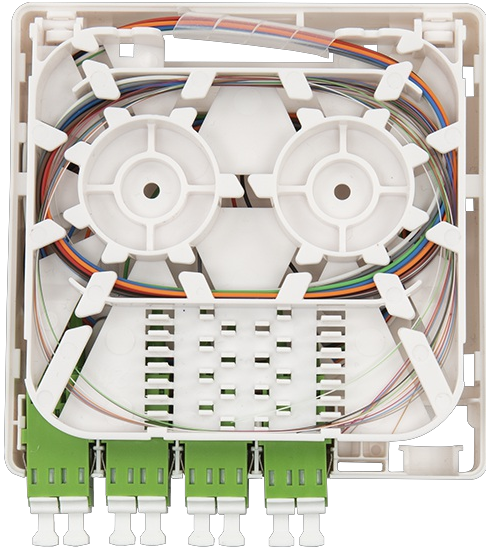

## Application

Internal customer wall plate for the final connection point inside a customers premises.

Under desk connection point for fiber to the desk applications in office settings.

A screw fixing allows the installer to prevent any accidental access to the splice area.

## Product Information

**Dimensions (mm):** 100x100x27

**Weight:** 80g

**Ports:** 2 cable, 4 patch

**Cable Diameter:** 10mm

**Splice Capacity:** 8

**Patch Capacity:** 8 (LC)

## Articles 6

Article name	Color	Dimensions [mm]
<b>Subscriber Wallbox - Unloaded - 4x Simplex SC Ports - 8 Splice</b> FCLC-DIS-ICB-P00-UNL	White	100 × 100 × 27
<b>Subscriber Wallbox - 1x LC/APC incl G657A1 Pigtail</b> FCLC-DIS-ICB-P01-ALCA1	White	100 × 100 × 27
<b>Subscriber Wallbox - 1x LC/APC incl G657A2 Pigtail</b> FCLC-DIS-ICB-P01-ALCA2	White	100 × 100 × 27
<b>Subscriber Wallbox - 1x LC/APC incl G657B3 Pigtail</b> FCLC-DIS-ICB-P01-ALCB3	White	100 × 100 × 27
<b>Subscriber Wallbox - 1x LC/APC Adaptor</b> FCLC-DIS-ICB-P01-ALC-UNL	White	100 × 100 × 27
<b>Subscriber Wallbox - 1x SC/APC incl G657A2 Pigtail</b> FCLC-DIS-ICB-P01-ASCA2	White	100 × 100 × 27