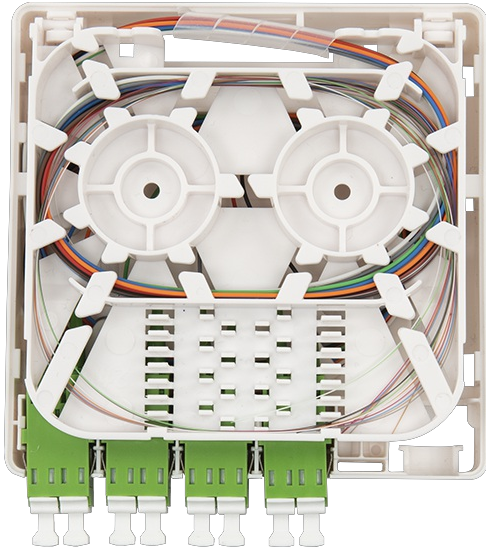

## Application

Internal customer wall plate for the final connection point inside a customers premises.

Under desk connection point for fiber to the desk applications in office settings.

A screw fixing allows the installer to prevent any accidental access to the splice area.

## Product Information

**Dimensions (mm):** 100x100x27

**Weight:** 80g

**Ports:** 2 cable, 4 patch

**Cable Diameter:** 10mm

**Splice Capacity:** 8

**Patch Capacity:** 8 (LC)

## Articles 6

| Article name  | Color | Dimensions [mm] |
|---|-------|-----------------|
| <b>Subscriber Wallbox - Unloaded - 4x Simplex SC Ports - 8 Splice</b><br>FCLC-DIS-ICB-P00-UNL | White | 100 × 100 × 27  |
| <b>Subscriber Wallbox - 1x LC/APC incl G657A1 Pigtail</b><br>FCLC-DIS-ICB-P01-ALCA1           | White | 100 × 100 × 27  |
| <b>Subscriber Wallbox - 1x LC/APC incl G657A2 Pigtail</b><br>FCLC-DIS-ICB-P01-ALCA2           | White | 100 × 100 × 27  |
| <b>Subscriber Wallbox - 1x LC/APC incl G657B3 Pigtail</b><br>FCLC-DIS-ICB-P01-ALCB3           | White | 100 × 100 × 27  |
| <b>Subscriber Wallbox - 1x LC/APC Adaptor</b><br>FCLC-DIS-ICB-P01-ALC-UNL                     | White | 100 × 100 × 27  |
| <b>Subscriber Wallbox - 1x SC/APC incl G657A2 Pigtail</b><br>FCLC-DIS-ICB-P01-ASCA2           | White | 100 × 100 × 27  |