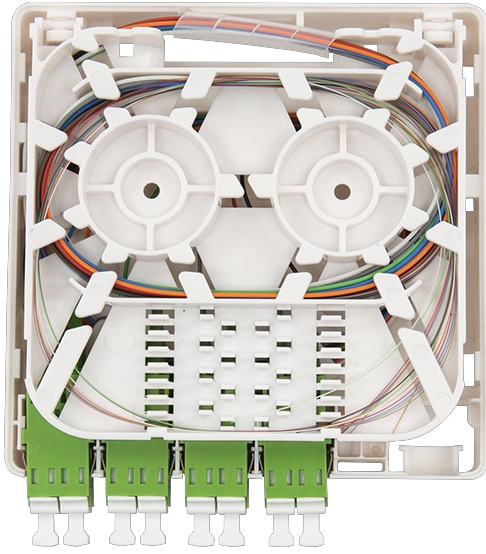

Subscriber Wallbox

Discreet customer wall outlet

Features

- Compact
- Multiple Services
- Up to 8 connections (LC/APC)
- Suitable for duct or cable
- 100x100x27mm
- Cable entry from rear or bottom or Top
- Suitable for Inline Extraction cable
- Flip tray for easy access
- Fibre management secures minimum bend radius

Application

Internal customer wall plate for the final connection point inside a customers premises.

Under desk connection point for fiber to the desk applications in office settings.

Design

Designed to provide a compact, discreet location for multiple services to present inside a customer premises.

A compact residential outlet for up to 4 fibres terminated with SC connectors (8x LC). Hinged optical splice tray can house up to 8 splices in either Heat shrink or Crimp Splices.

A screw fixing allows the installer to prevent any accidental access to the splice area.

Product Color

White

Technical Details

Articles 6

Article name	Color	Dimensions [mm]
Subscriber Wallbox - Unloaded - 4x Simplex SC Ports - 8 Splice FCLC-DIS-ICB-P00-UNL	White	100 × 100 × 27
Subscriber Wallbox - 1x LC/APC incl G657A1 Pigtail FCLC-DIS-ICB-P01-ALCA1	White	100 × 100 × 27
Subscriber Wallbox - 1x SC/APC incl G657A2 Pigtail FCLC-DIS-ICB-P01-ASCA2	White	100 × 100 × 27
Subscriber Wallbox - 1x LC/APC incl G657A2 Pigtail FCLC-DIS-ICB-P01-ALCA2	White	100 × 100 × 27
Subscriber Wallbox - 1x LC/APC incl G657B3 Pigtail FCLC-DIS-ICB-P01-ALCB3	White	100 × 100 × 27
Subscriber Wallbox - 1x LC/APC Adaptor FCLC-DIS-ICB-P01-ALC-UNL	White	100 × 100 × 27