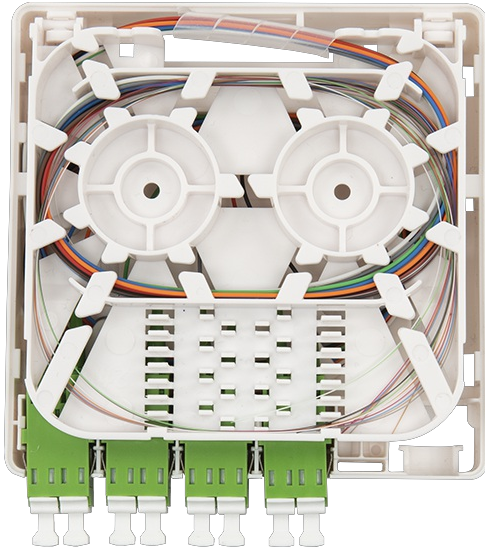

## Application

Internal customer wall plate for the final connection point inside a customers premises.

Under desk connection point for fiber to the desk applications in office settings.

A screw fixing allows the installer to prevent any accidental access to the splice area.

## Product Information

**Dimensions (mm):** 100x100x26

**Weight:** 80g

**Ports:** 2 cable, 4 patch

**Cable Diameter:** 10mm

**Splice Capacity:** 8

**Patch Capacity:** 8 (LC)

## Articles 6

Article name	Color	Dimensions [mm]
<b>Subscriber Wallbox - Unloaded - 4x Simplex SC Ports - 8 Splice</b> FCLC-DIS-ICB-P00-UNL	White	100 × 100 × 27
<b>Subscriber Wallbox - 1x LC/APC incl G657A1 Pigtail</b> FCLC-DIS-ICB-P01-ALCA1	White	100 × 100 × 27
<b>Subscriber Wallbox - 1x SC/APC incl G657A2 Pigtail</b> FCLC-DIS-ICB-P01-ASCA2	White	100 × 100 × 27
<b>Subscriber Wallbox - 1x LC/APC incl G657A2 Pigtail</b> FCLC-DIS-ICB-P01-ALCA2	White	100 × 100 × 27
<b>Subscriber Wallbox - 1x LC/APC incl G657B3 Pigtail</b> FCLC-DIS-ICB-P01-ALCB3	White	100 × 100 × 27
<b>Subscriber Wallbox - 1x LC/APC Adaptor</b> FCLC-DIS-ICB-P01-ALC-UNL	White	100 × 100 × 27