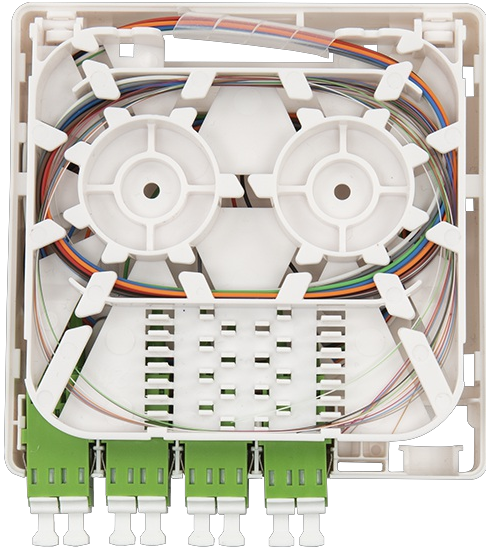

Subscriber Wallbox

Discreet customer wall outlet

Features

- Compact
- Multiple Services
- Up to 8 connections (LC/APC)
- Suitable for duct or cable
- 100x100x27mm
- Cable entry from rear or bottom or Top
- Suitable for Inline Extraction cable
- Flip tray for easy access
- Fibre management secures minimum bend radius

Application

Internal customer wall plate for the final connection point inside a customers premises.

Under desk connection point for fiber to the desk applications in office settings.

Design

Designed to provide a compact, discreet location for multiple services to present inside a customer premises.

A compact residential outlet for up to 4 fibres terminated with SC connectors (8x LC). Hinged optical splice tray can house up to 8 splices in either Heat shrink or Crimp Splices.

A screw fixing allows the installer to prevent any accidental access to the splice area.

Product Color

White

Technical Details

Articles 6

Article name	Color	Dimensions [mm]
Subscriber Wallbox - Unloaded - 4x Simplex SC Ports - 8 Splice FCLC-DIS-ICB-P00-UNL	White	100 × 100 × 27
Subscriber Wallbox - 1x LC/APC incl G657A1 Pigtail FCLC-DIS-ICB-P01-ALCA1	White	100 × 100 × 27
Subscriber Wallbox - 1x SC/APC incl G657A2 Pigtail FCLC-DIS-ICB-P01-ASCA2	White	100 × 100 × 27
Subscriber Wallbox - 1x LC/APC incl G657A2 Pigtail FCLC-DIS-ICB-P01-ALCA2	White	100 × 100 × 27
Subscriber Wallbox - 1x LC/APC incl G657B3 Pigtail FCLC-DIS-ICB-P01-ALCB3	White	100 × 100 × 27
Subscriber Wallbox - 1x LC/APC Adaptor FCLC-DIS-ICB-P01-ALC-UNL	White	100 × 100 × 27