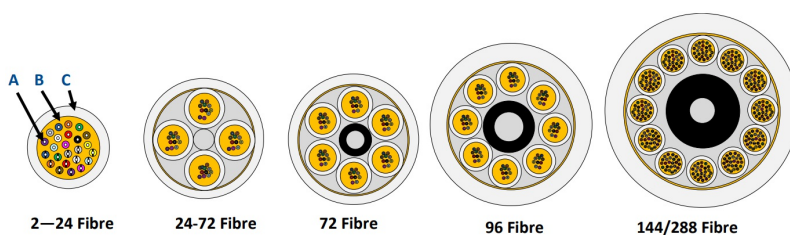

Application

- FTTH Indoor Installation
- Multi-Dwelling Fiber Distribution
- Data Centers`
- High-density Interconnects

Product Information

The Hexatronic FTTx Multifiber Indoor Cable is developed for deploying optical networks internally. Manufactured to meet CPR Cca fire performance standards the cable is perfect for discreet cable installation MDU scenarios and higher fiber count applications in Datacenters and Risers.

Technical Information

Product Color	White
Fiber Type	G657A1;G657A2;G657B3
Typical Attenuation [dB/km]	0.36/0.22/0.24
Maximum Attenuation [dB/km]	0.5/0.4/0.45
Ordering Information	Supplied lengths: 1km Drum 25, 50, 75, 100m Assemblies

Technical Details

A. 250um Fiber
B. Strength Member
C. Jacket

Individually colored 250um fibre
Aramid Yarn
Flame Retardant LSZH

White indoor multicable Discreet Cable Indoor Micro Cable Hexatronic FTTx Multifiber