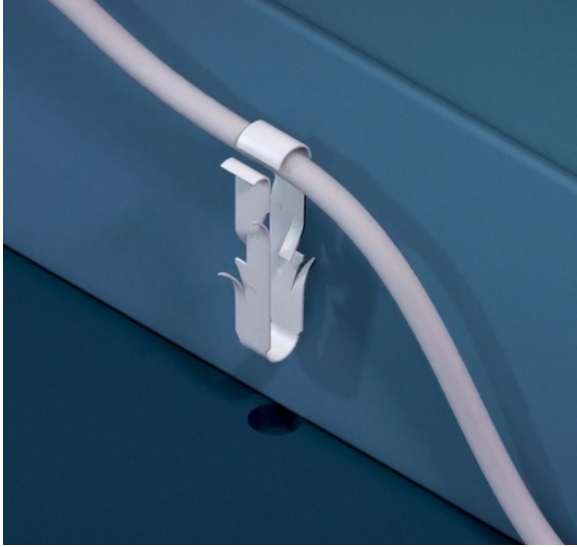

Blue Push Tool Hexatronic MDU FTTH Discreet Cable Fiber Optic