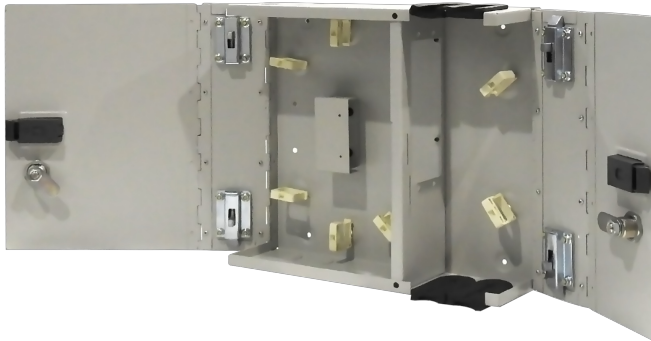

Fiber Termination Panels – Wall Mount

Modular Splice and Patch Wall Mount Enclosures

Features

- 1, 2 & 3U sizes for wall mount applications
- Up to 192 LC fiber connections
- Double hinged doors allows ample internal access for splicing and patching
- Modular faceplates to suit standard industry connectors
- Lockable doors reduce unwanted tampering
- Dual door design for network and customer segregation

Application

Wall mounted fibre termination panels are designed for compact splice/patch and field termination of optical fiber cables.

Typical applications include:

- Warehouses, on-campus locations, multi-dwelling units or other remote locations
- Communications rooms where rack space is limited or unavailable
- Data centre MMRs
- FTTx and CATv applications

Design

These FTPs are available in 1, 2 and 3U sizes and are designed for installation onto available wall space indoors. Each FTP accepts through adapter panels on the internal dividing panel of enclosure. The left compartment is designed for terminating incoming cables and accepts splice cassettes. The right compartment is designed for patching outgoing patch leads. The panel is equipped with double hinged doors that allow ample access to the storage and splicing compartment of the enclosure.

Product Information

Chassis: Powdercoated Steel

Cable clips: Thermoplastic

Cable grommets: Rubber polymer

Technical Information

Product Color	Grey
Installation Notes	1U enclosures accept 140mm splice trays. 2U and 3U enclosures accept 200mm splice tray and lids.
Ordering Information	All FTPs can be ordered as an assembled kit with adapter plates, through adapters, splice cassettes, splice protectors, cable management trays and pigtails, or separately as components. Each FTP is supplied with a cable gland, cable management clips, strength member anchor, cable ties and velcro.